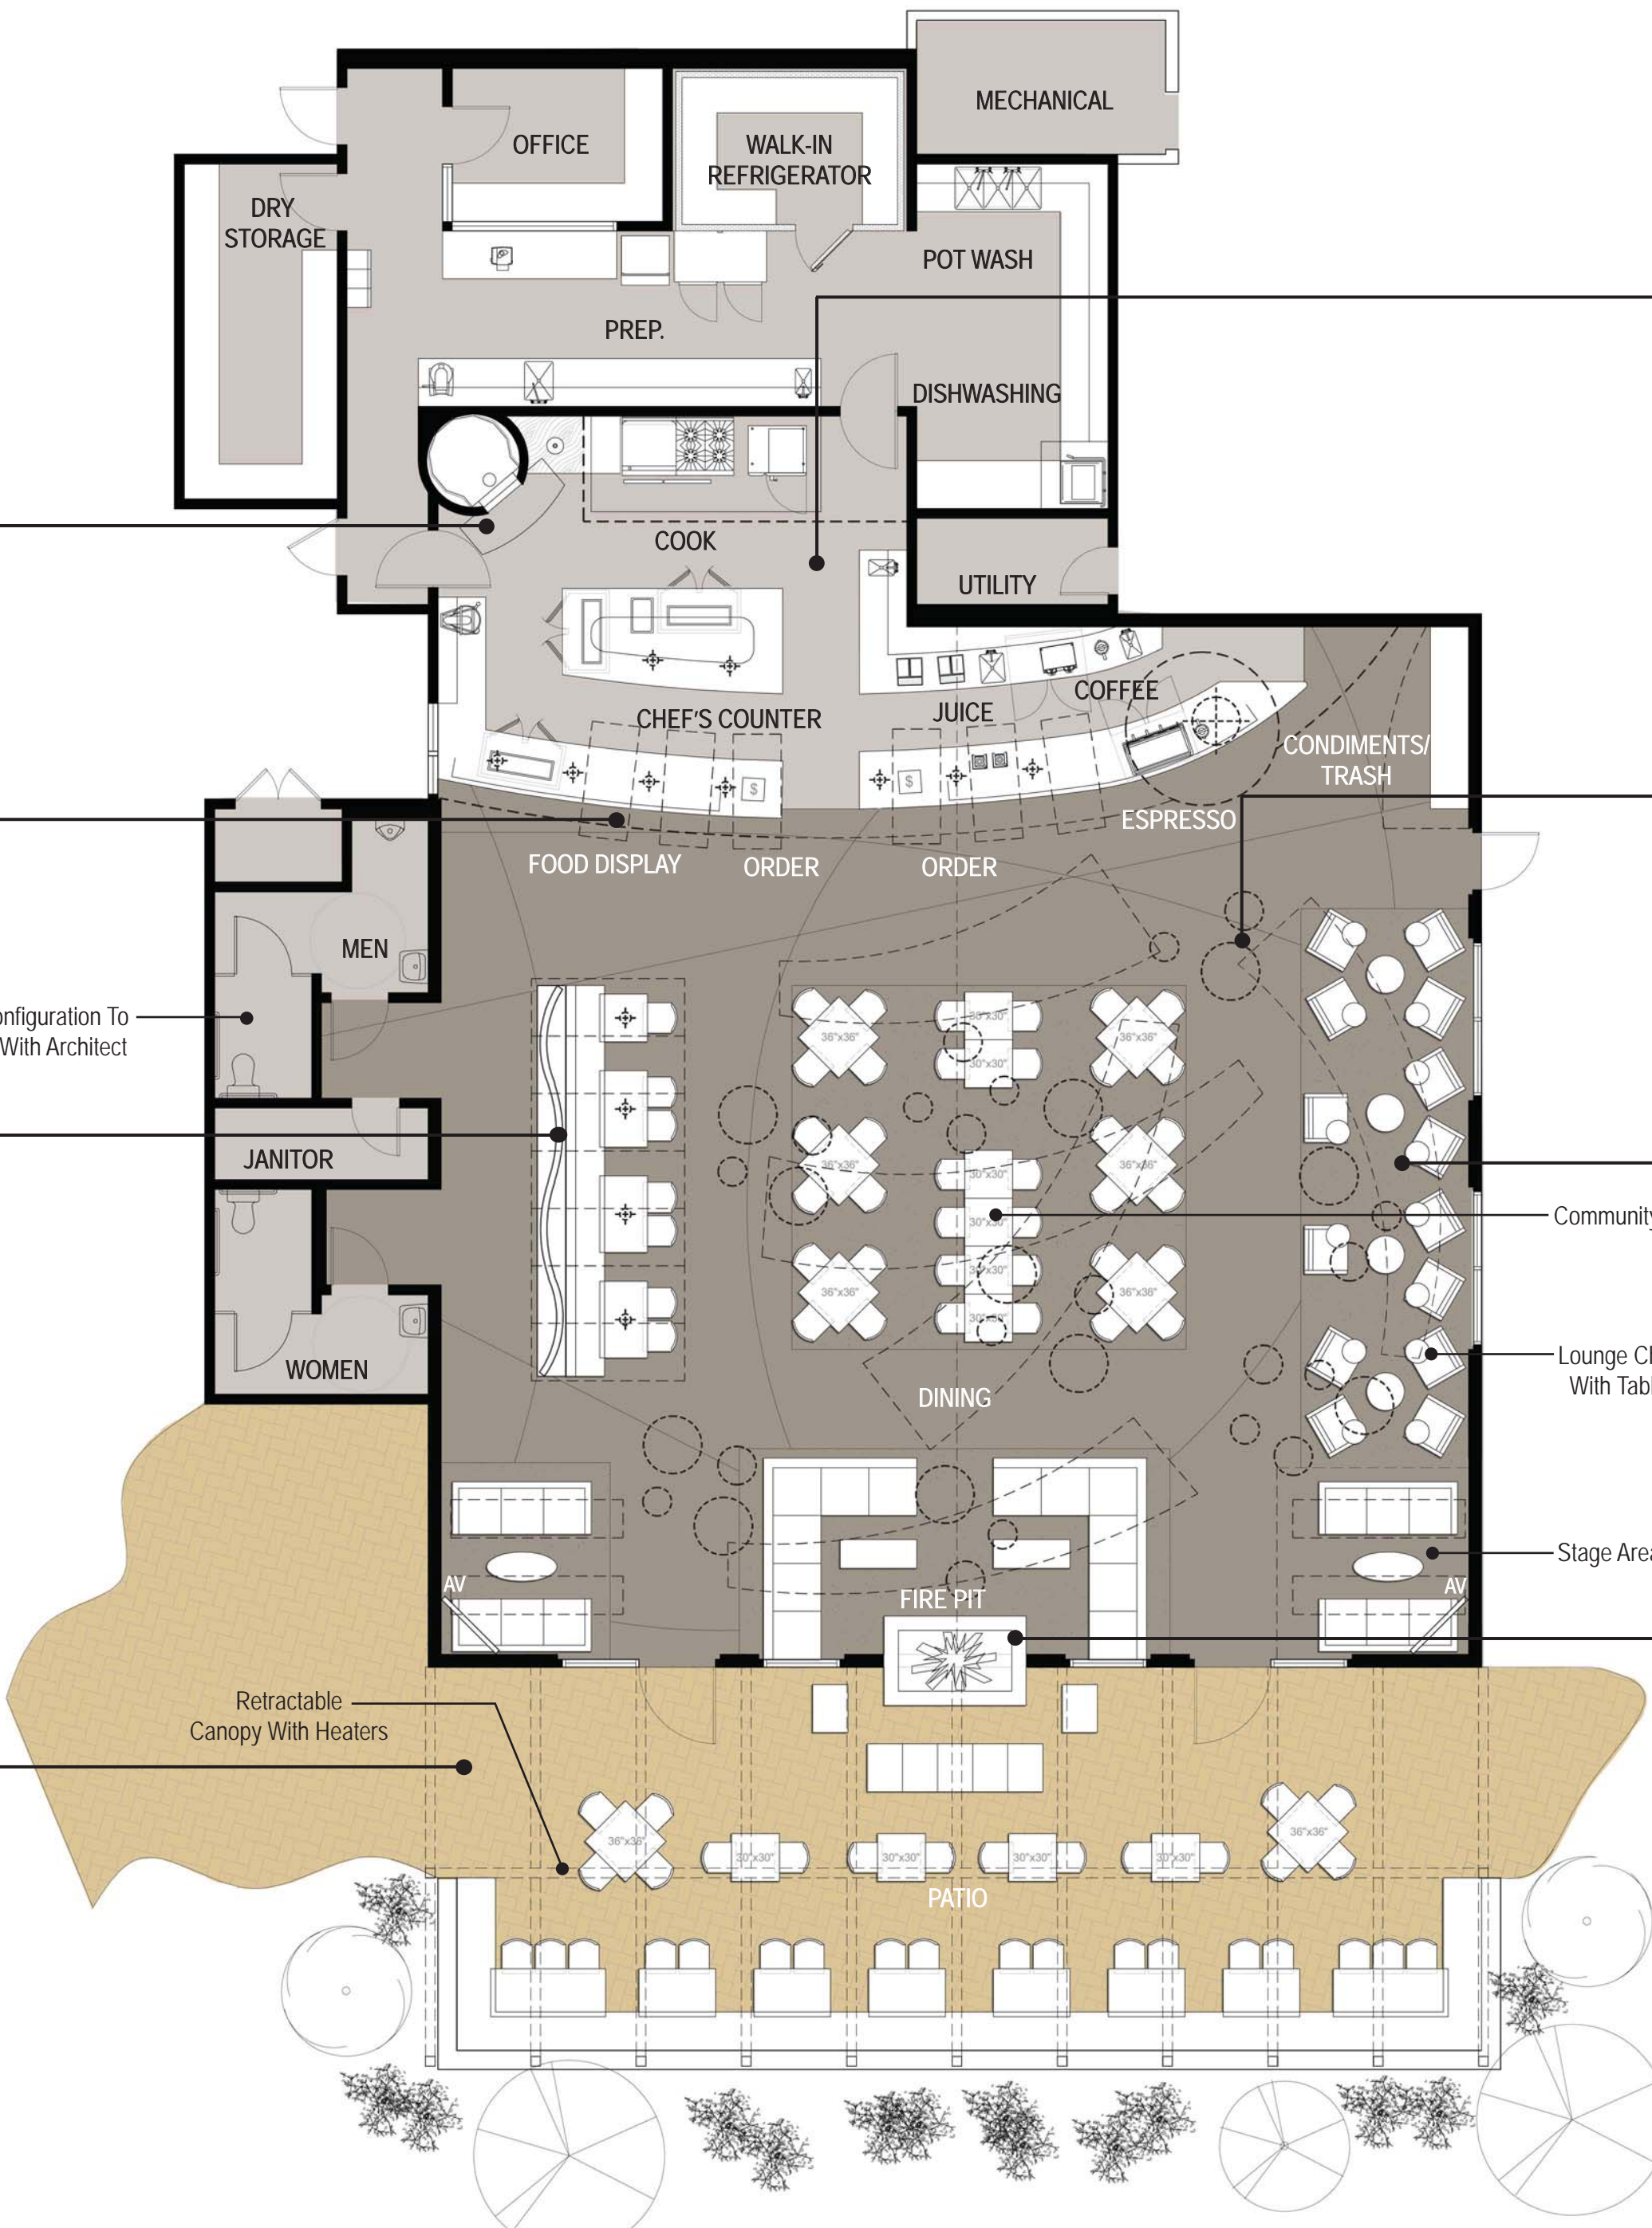

STONE HEARTH DECK OVEN

CEILING CANOPIES

WALL FEATURE

PATIO

Restrooms-Reconfiguration To Be Determined With Architect

EXHIBITION KITCHEN

LIGHTING CONCEPT

LOUNGE SEATING

FIREPLACE

Note:
Large Retractable Projection
Screen-Location To Be Determined

Seating Count:

Dining	88
Patio	59
Grand Total	147