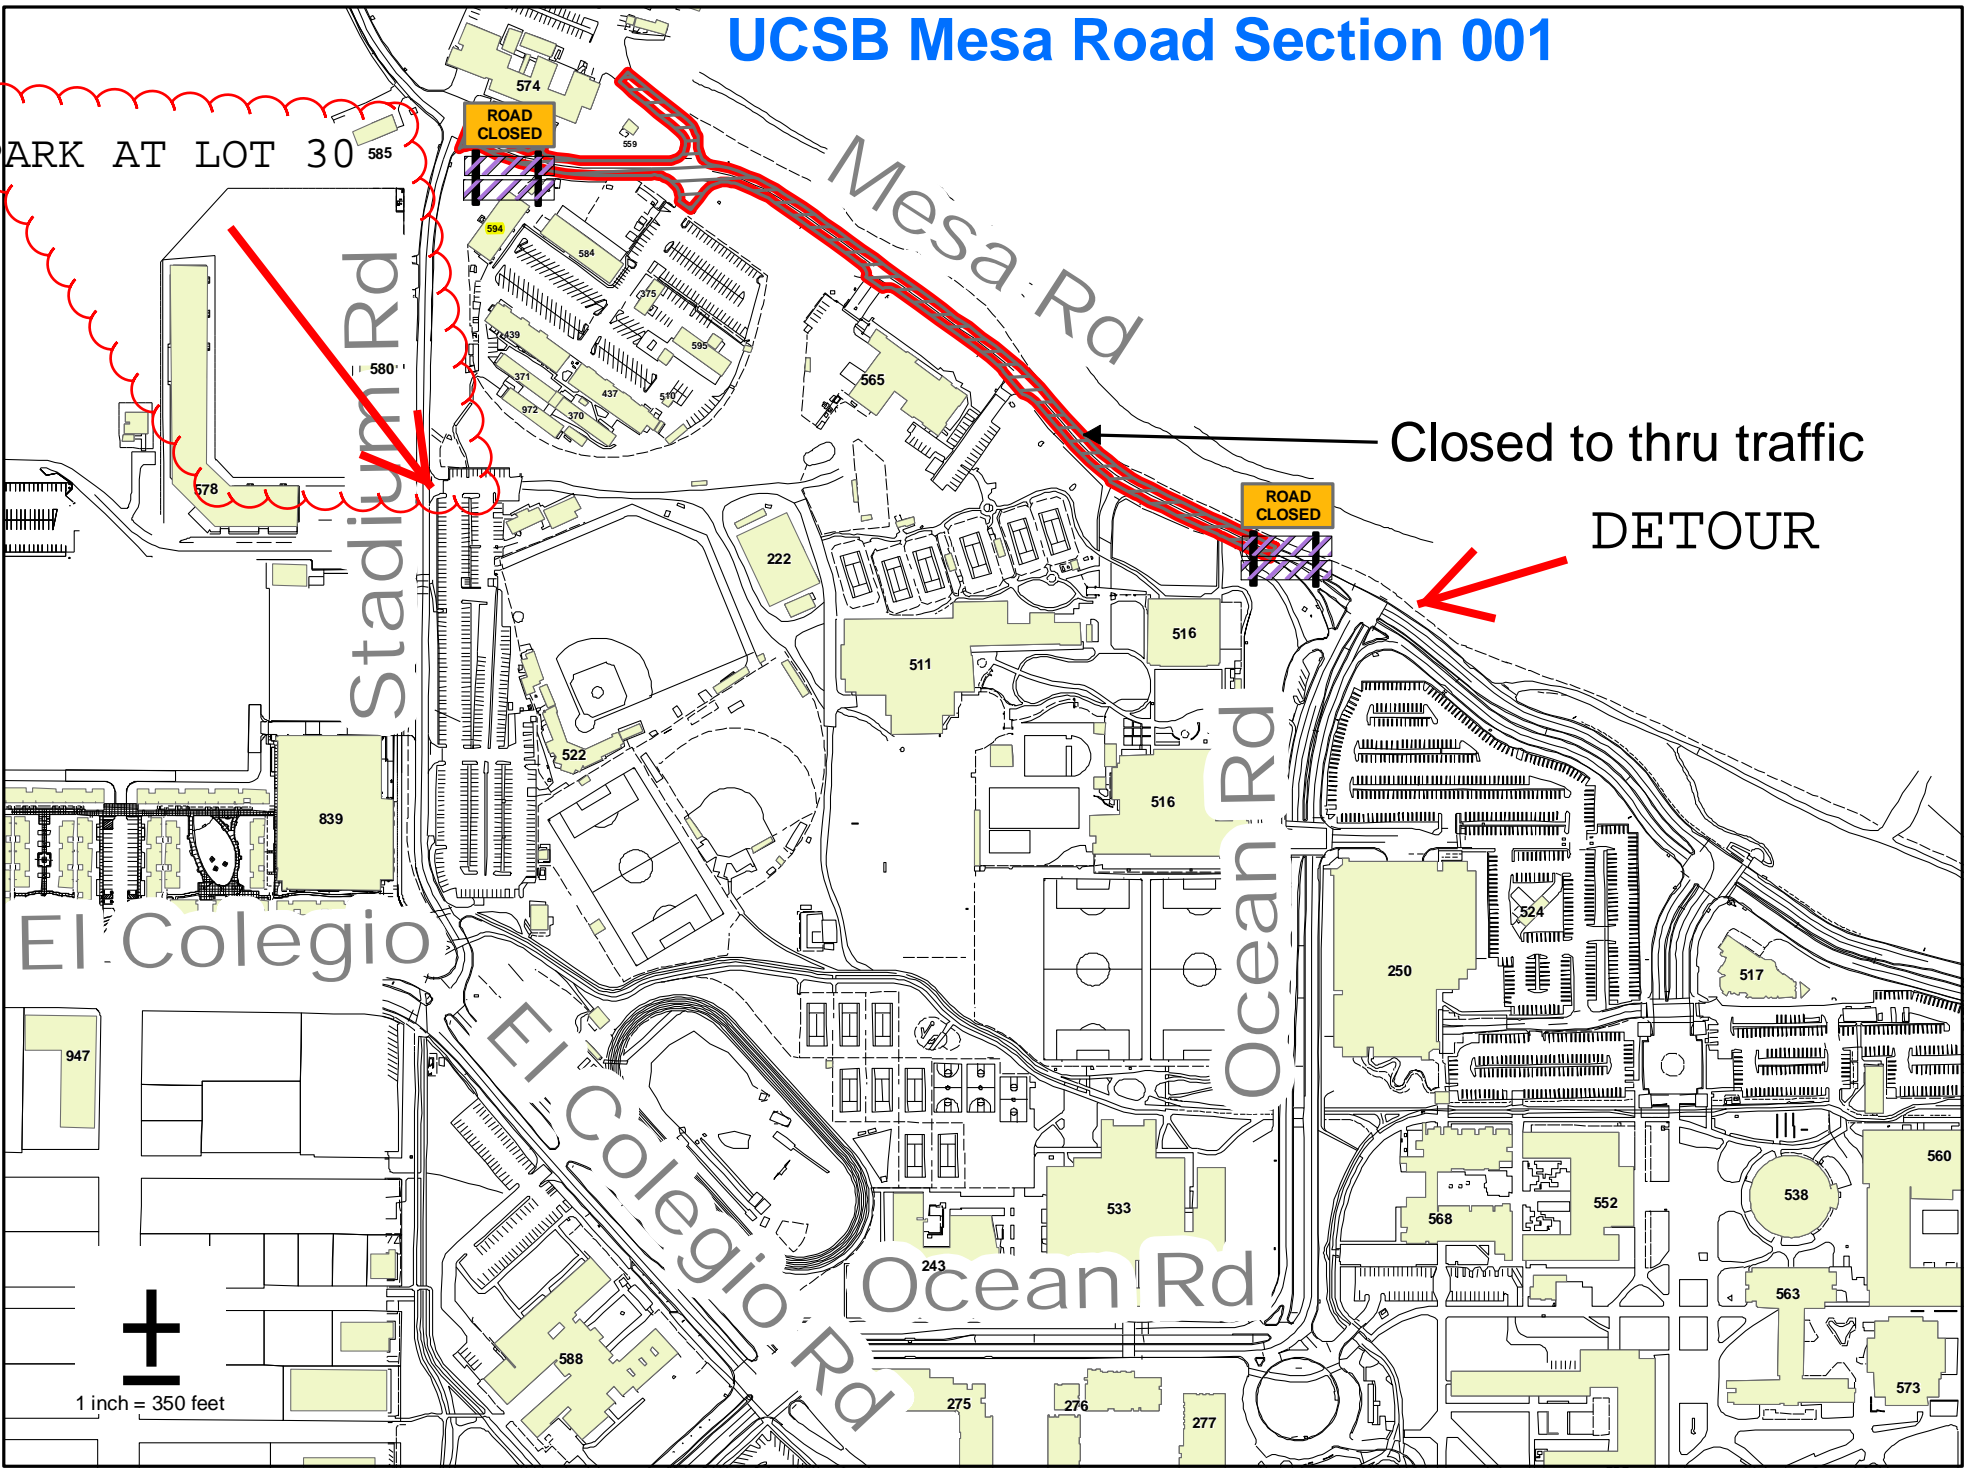

# UCSB Mesa Road Section 001

PARK AT LOT 30

ROAD CLOSED

ROAD CLOSED

Closed to thru traffic

DETOUR

1 inch = 350 feet